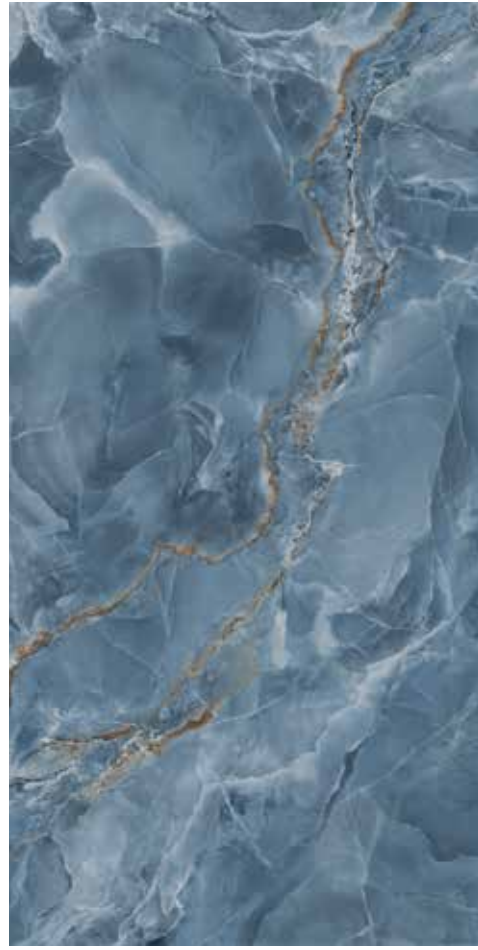

ONICE COBALTO

Gres Porcellanato
Porcelain Stoneware

FORMATO / SIZE

↩ ↪ **162x324 cm** 64"x127"
full size (12 mm)
160x320 cm 63"x126"
 Rett. Rect. (6,5 mm)

SPESSORI / THICKNESSES

⊗ **6,5 mm** 0.25"
12 mm 0.47"

FINITURE / FINISHES

■ **Levigato Polished**